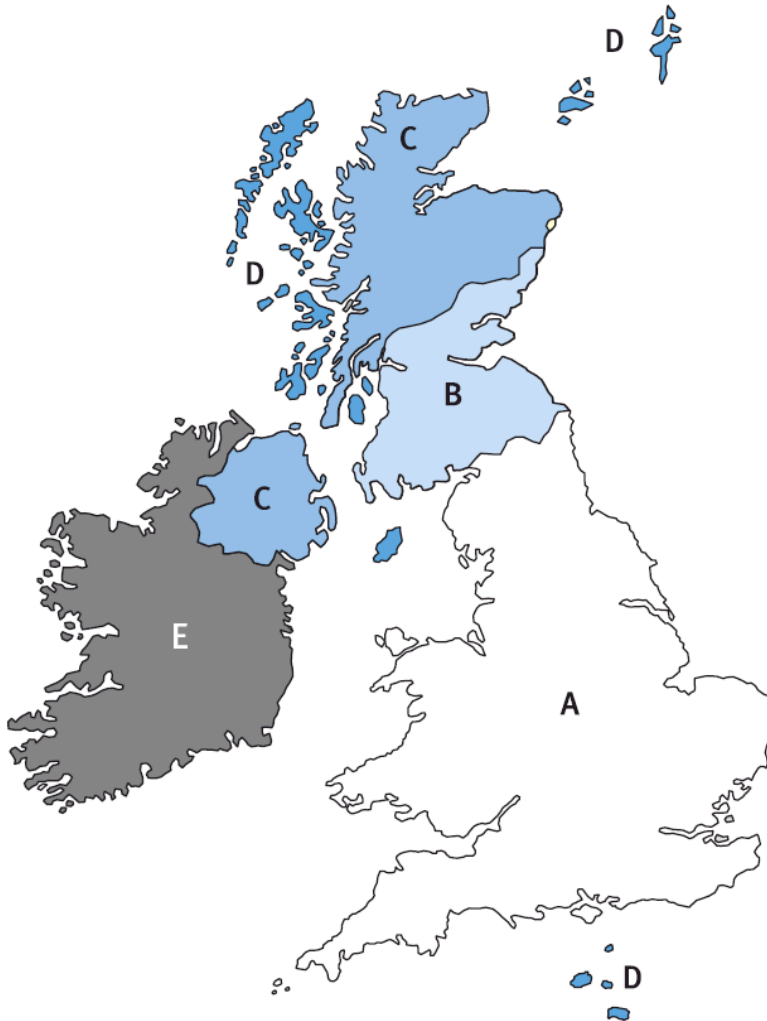

UK Zones and Postcode Information
Zones A and B considered Mainland UK
Zones C, D considered Non-Mainland UK

| Zone A | Zone B | Zone C | Zone D | Zone E |
|-------------------|--------------------------|-----------------------|------------------|---------------------|
| All post codes in | DD | AB 31 to AB 38 | HS | Republic of Ireland |
| England, Wales | DG | AB40 to AB 56 | IV 41 to 49 | |
| & Main Land | EH | IV 1 to 28 | IV 51,55 & 56 | |
| Scotland | FK | IV 30 to 32 | KA27 & 28 | |
| | G | IV 36 & 40 | KW 15 to 17 | |
| | KA (except KA27 & KA28) | IV 52 to 54 | PA 20 | |
| | KY, ML | IV63 | PA 41 to 49 | |
| | TD | KW 1 to 14 | PA 60 to 78 | |
| | AB 1 to AB 16 | PA 21 to PA 38 | PH 42 to 44 | |
| | AB 21 to AB 25 | PH 4 to PH 41 | ZE | |
| | AB 30 | PH 49, PH 50 | Isle of Man (IM) | |
| | AB 39 | Northern Ireland (BT) | Channel Islands | |
| | PA 1 to PA 19 | | | |
| | PH 1 to PH 3 | | | |